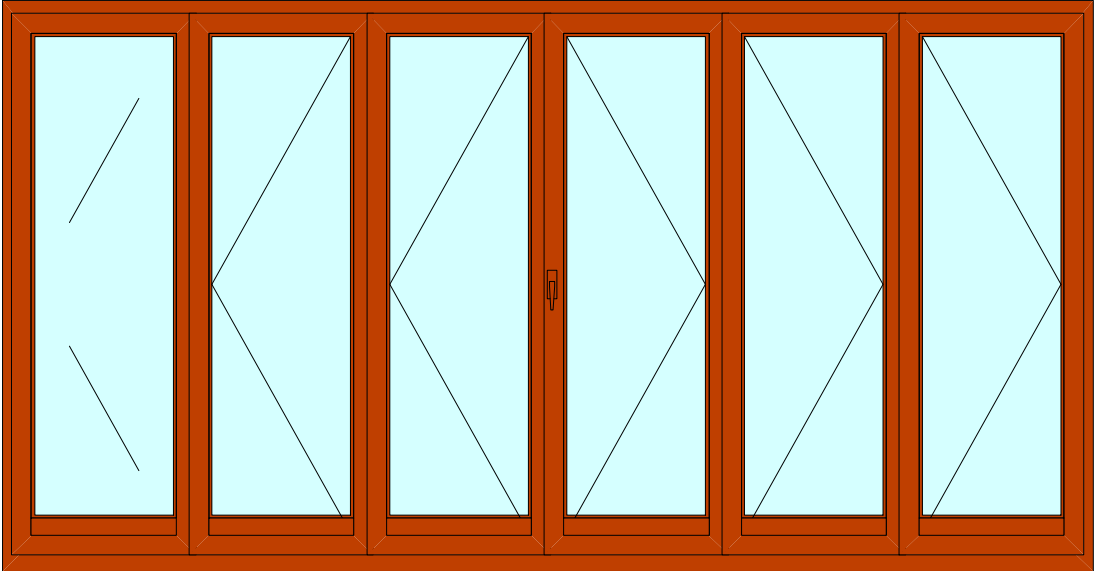

Single opening window hung from centre

Double opening French window

Double opening window with mullion

Double opening window w fixed sidelite

Single opening window w two fixed lites

Two opening windows w fixed centre lite

Triple opening window w mullion

French window with sidelites

Single opening window w fixed lite

Single opening window w fixed lite

Double opening window with tra

French window with fixed lite above

Tilt and Slide Scheme A

Tilt and Slide Scheme A with single open

Tilt and Slide Scheme C

Triple sash Bifold (321)

Single opening door

Double French doors

Single door w fixed side lite

Double French doors w side lites

Tilt & Slide door Scheme A

Tilt & Slide door Scheme C

Triple sash Bifold door (321)

Triple sash Bifold door (330)

4 sash Bifold door (431)

5 Sash Bifold door (532)

5 Sash Bifold door (550)

6 Sash Bifold door (633)

Single fully glazed Entrance door