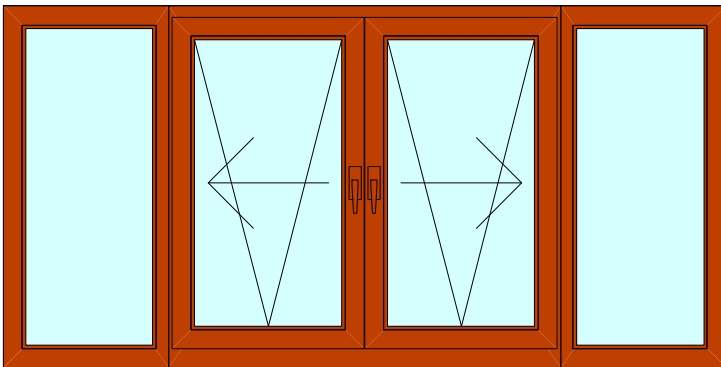

Single opening window hung from centre

Double opening French window

Double opening window with mullion

Double opening window w fixed sidelite

Single opening window w two fixed lites

Two opening windows w fixed centre lite

Triple opening window w mullion

French window with sidelites

Single opening window w fixed lite

Single opening window w fixed lite

Double opening window with tra

French window with fixed lite above

Tilt and Slide Scheme A

Tilt and Slide Scheme A with single open

Tilt and Slide Scheme C

Triple sash Bifold (321)

Single opening door

Double French doors

Single door w fixed side lite

Double French doors w side lites

Tilt & Slide door Scheme A