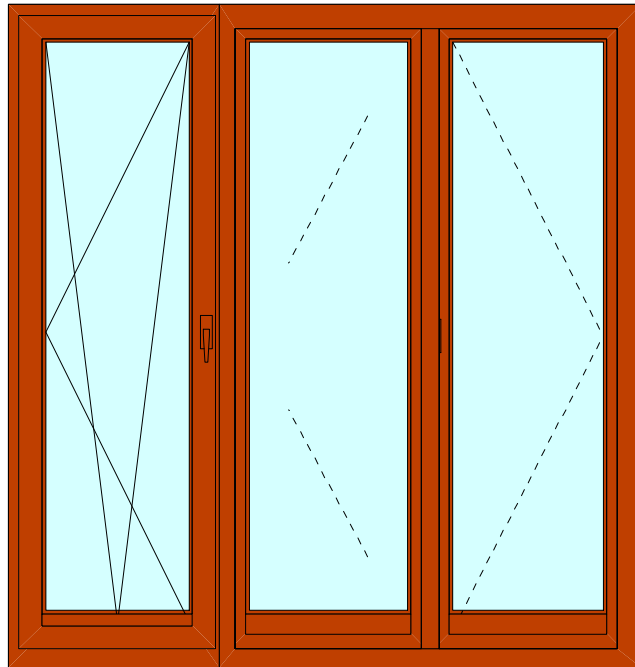

Single opening window hung from centre

Double opening French window

Double opening window with mullion

Double opening window w fixed sidelite

Single opening window w two fixed lites

Two opening windows w fixed centre lite

Triple opening window w mullion

French window with sidelites

Single opening window w fixed lite

Single opening window w fixed lite

Double opening window with tra

French window with fixed lite above

Tilt and Slide Scheme A

Lift & Slide doors Scheme E

Lift & Slide doors Scheme C

Lift & Slide doors Scheme L

Single O/O window

Double O/O French window

Single O/O window w sidelite

Single O/O window w large sidelite

Double O/O window w mullion

Single O/O window w sidelites

Double O/O window w centre lite

Double O/O French window w sidelites

Single O/O door

Double O/O French doors

Single O/O door with sidelite

Double O/O French door with sidelite

Double O/O French door w turn/tilt window