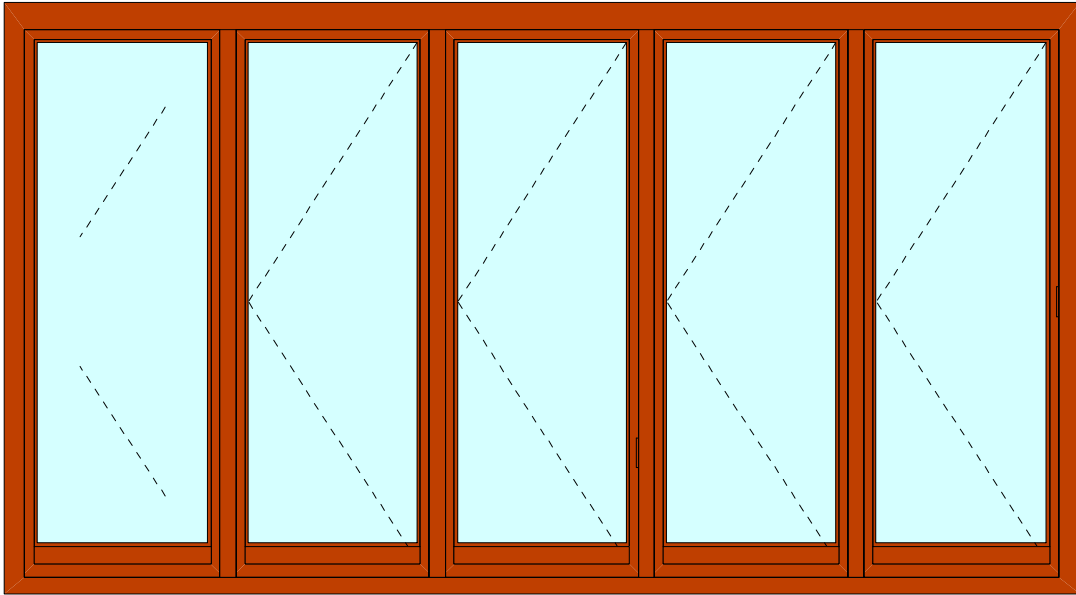

Single opening window hung from centre

Double opening French window

Double opening window with mullion

Double opening window w fixed sidelite

Single opening window w two fixed lites

Two opening windows w fixed centre lite

Triple opening window w mullion

French window with sidelites

Single opening window w fixed lite

Single opening window w fixed lite

Double opening window with tra

French window with fixed lite above

Tilt and Slide Scheme A

Single O/O window w sidelites

Double O/O window w centre lite

Double O/O French window w sidelites

Single O/O door

Double O/O French doors

Single O/O door with sidelite

Double O/O French door with sidelite

Double O/O French door w turn/tilt window

Double O/O French doors w sidelites

Double O/O French doors w turn/tilt window

Triple sash O/O Bifold (321)

Triple sash O/O Bifold (330)

4 sash O/O Bifold (431)

5 sash O/O Bifold (550)

5 sash O/O Bifold (532)