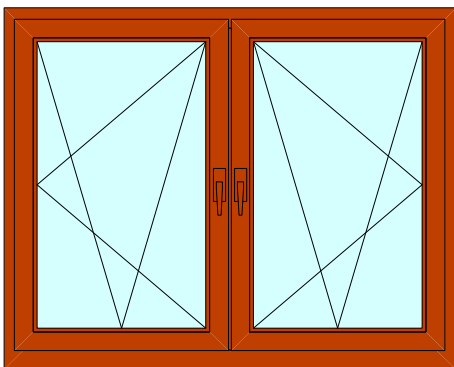

Products Overview

Fixed glazed

Fixed glazed raking window

Fixed glazed triangle window

Single opening window

Single opening raking window

Single opening window w sidelite

Single opening window w large sidelite

Single opening window hung from centre

Double opening French window

Double opening window with mullion

Double opening window w fixed sidelite

Single opening window w two fixed lites

Two opening windows w fixed centre lite

Triple opening window w mullion

French window with sidelites

Single opening window w fixed lite

Single opening window w fixed lite

Double opening window with tra

French window with fixed lite above

Tilt and Slide Scheme A