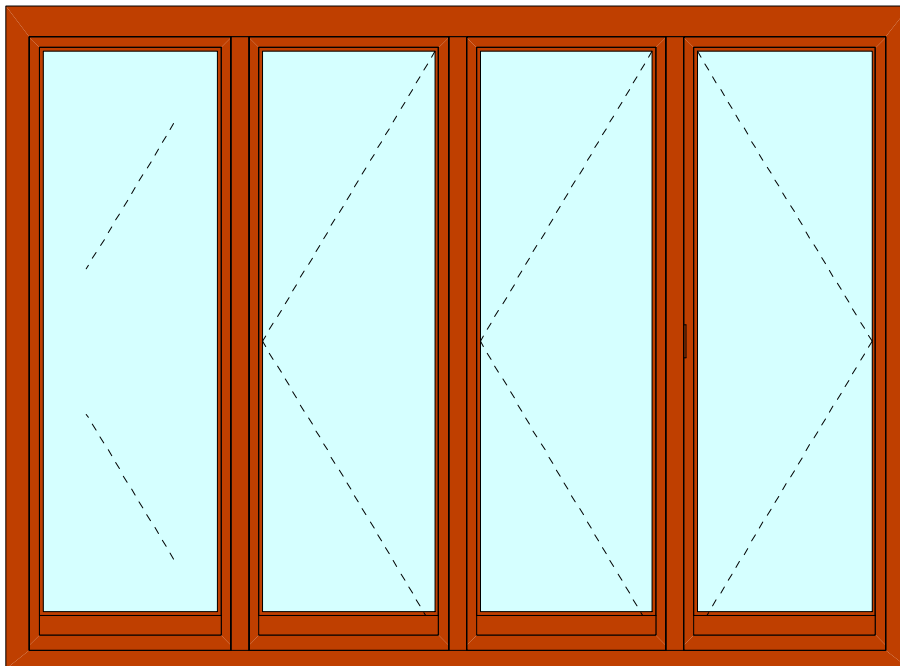

Single opening window hung from centre

Double opening French window

Double opening window with mullion

Double opening window w fixed sidelite

Single opening window w two fixed lites

Two opening windows w fixed centre lite

Triple opening window w mullion

French window with sidelites

Single opening window w fixed lite

Single opening window w fixed lite

Double opening window with tra

French window with fixed lite above

Tilt and Slide Scheme A

Single O/O window w sidelites

Double O/O window w centre lite

Double O/O French window w sidelites

Single O/O door

Double O/O French doors

Single O/O door with sidelite

Double O/O French door with sidelite

Double O/O French door w turn/tilt window

Double O/O French doors w sidelites

Double O/O French doors w turn/tilt window

Triple sash O/O Bifold (321)

Triple sash O/O Bifold (330)

4 sash O/O Bifold (431)

5 sash O/O Bifold (550)

5 sash O/O Bifold (532)