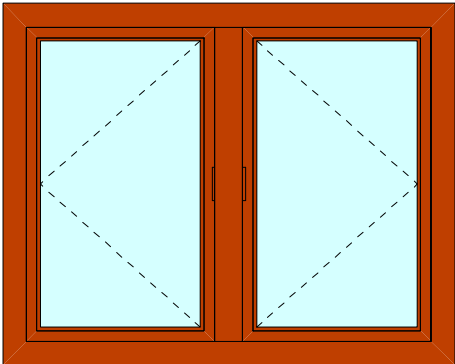

Single opening window hung from centre

Double opening French window

Double opening window with mullion

Double opening window w fixed sidelite

Single opening window w two fixed lites

Two opening windows w fixed centre lite

Entrance door w T&G panel below

Entrance door w T&G panel below

Entrance door w T&G panel
(2 mullions)

Entrance door w strip glazing

Entrance Door wide stile w strip glazing

Lift & Slide doors Scheme A

Lift & Slide doors Scheme D

Lift & Slide doors Scheme E

Lift & Slide doors Scheme C

Lift & Slide doors Scheme L

Single O/O window

Double O/O French window

Single O/O window w sidelite

Single O/O window w large sidelite

Double O/O window w mullion

Single O/O window w sidelites

Double O/O window w centre lite

Double O/O French window w sidelites

Single O/O door

Double O/O French doors

Single O/O door with sidelite

Double O/O French door with sidelite

Double O/O French door w turn/tilt window