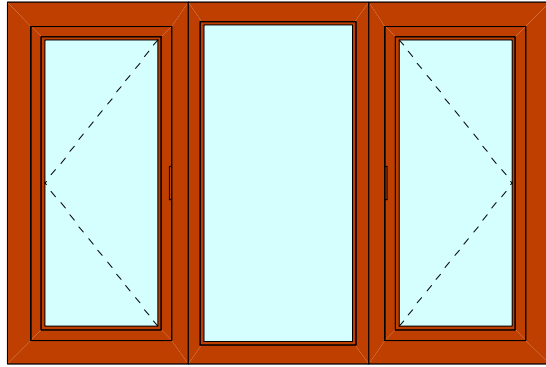

Single opening window hung from centre

Double opening French window

Double opening window with mullion

Double opening window w fixed sidelite

Single opening window w two fixed lites

Two opening windows w fixed centre lite

Entrance door w T&G panel below

Entrance door w T&G panel below

Entrance door w T&G panel
(2 mullions)

Entrance door w strip glazing

Entrance Door wide stile w strip glazing

Lift & Slide doors Scheme A

Lift & Slide doors Scheme D

Lift & Slide doors Scheme E

Lift & Slide doors Scheme C

Lift & Slide doors Scheme L

Single O/O window

Double O/O French window

Single O/O window w sidelite

Single O/O window w large sidelite

Double O/O window w mullion

Single O/O window w sidelites

Double O/O window w centre lite

Double O/O French window w sidelites

Single O/O door

Double O/O French doors

Single O/O door with sidelite

Double O/O French door with sidelite

Double O/O French door w turn/tilt window