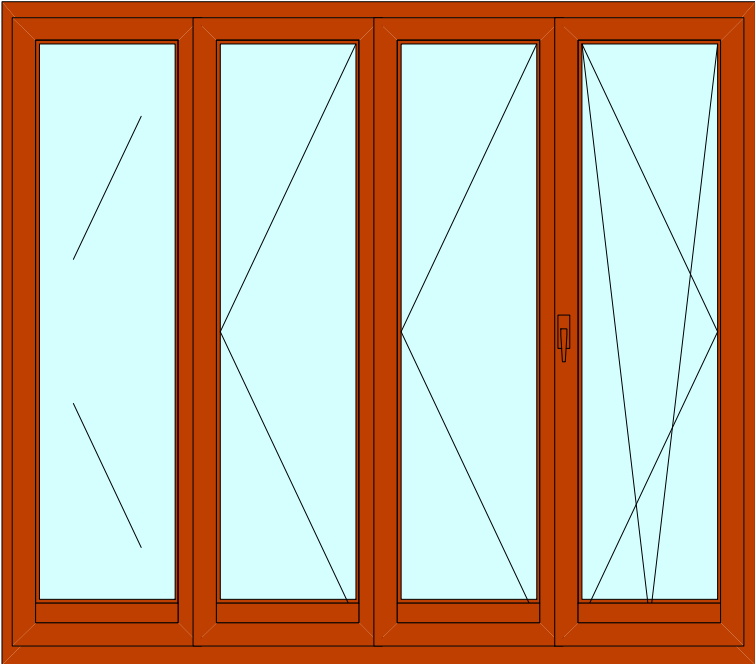

Single opening window hung from centre

Double opening French window

Double opening window with mullion

Double opening window w fixed sidelite

Single opening window w two fixed lites

Two opening windows w fixed centre lite

Triple opening window w mullion

French window with sidelites

Single opening window w fixed lite

Single opening window w fixed lite

Double opening window with tra

French window with fixed lite above

Tilt and Slide Scheme A

Tilt and Slide Scheme A with single open

Tilt and Slide Scheme C

Triple sash Bifold (321)

Single opening door

Double French doors

Single door w fixed side lite

Double French doors w side lites

Tilt & Slide door Scheme A

Tilt & Slide door Scheme C

Triple sash Bifold door (321)

Triple sash Bifold door (330)

4 sash Bifold door (431)

5 Sash Bifold door (532)

5 Sash Bifold door (550)

6 Sash Bifold door (633)

Single fully glazed Entrance door