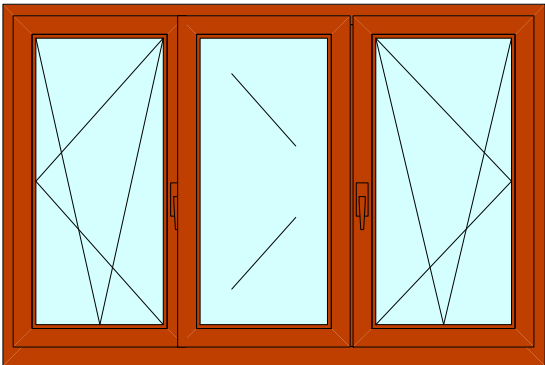

Products Overview

Fixed glazed

Fixed glazed raking window

Fixed glazed triangle window

Single opening window

Single opening raking window

Single opening window w sidelite

Single opening window w large sidelite

Single opening window hung from centre

Double opening French window

Double opening window with mullion

Double opening window w fixed sidelite

Single opening window w two fixed lites

Two opening windows w fixed centre lite

Triple opening window w mullion

French window with sidelites

Single opening window w fixed lite

Single opening window w fixed lite

Double opening window with tra

French window with fixed lite above

Tilt and Slide Scheme A

Tilt and Slide Scheme A with single open

Tilt and Slide Scheme C

Triple sash Bifold (321)

Single opening door

Double French doors

Single door w fixed side lite

Double French doors w side lites

Tilt & Slide door Scheme A