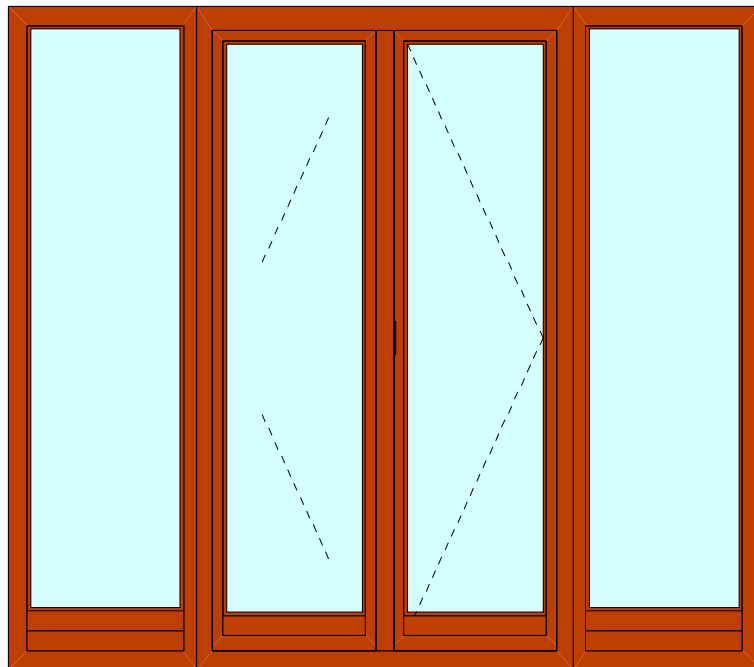

Double O/O French doors w sidelites