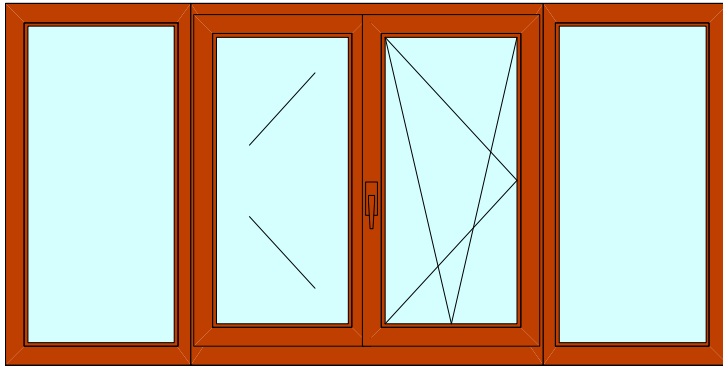

Products Overview

Fixed glazed

Fixed glazed raking window

Fixed glazed triangle window

Single opening window

Single opening raking window

Single opening window w sidelite

Single opening window w large sidelite

Single opening window hung from centre

Double opening French window

Double opening window with mullion

Double opening window w fixed sidelite

Single opening window w two fixed lites

Two opening windows w fixed centre lite

Triple opening window w mullion

French window with sidelites

Single opening window w fixed lite

Single opening window w fixed lite

Double opening window with tra

French window with fixed lite above

Tilt and Slide Scheme A

Tilt and Slide Scheme A with single open

Tilt and Slide Scheme C

Triple sash Bifold (321)

Single opening door

Double French doors

Single door w fixed side lite

Double French doors w side lites

Tilt & Slide door Scheme A