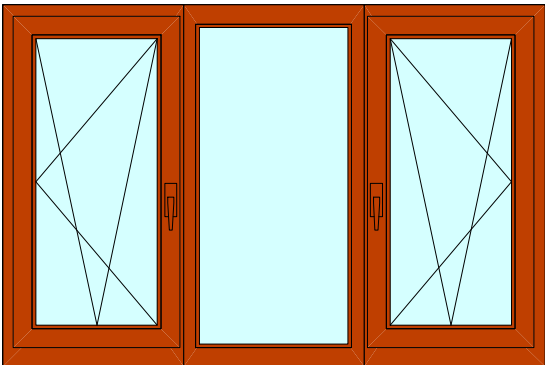

Products Overview

Fixed glazed

Fixed glazed raking window

Fixed glazed triangle window

Single opening window

Single opening raking window

Single opening window w sidelite

Single opening window w large sidelite

Single opening window hung from centre

Double opening French window

Double opening window with mullion

Double opening window w fixed sidelite

Single opening window w two fixed lites

Two opening windows w fixed centre lite

Triple opening window w mullion

French window with sidelites

Single opening window w fixed lite

Single opening window w fixed lite

Double opening window with tra

French window with fixed lite above

Tilt and Slide Scheme A

Tilt and Slide Scheme A with single open

Tilt and Slide Scheme C

Triple sash Bifold (321)

Single opening door

Double French doors

Single door w fixed side lite

Double French doors w side lites

Tilt & Slide door Scheme A