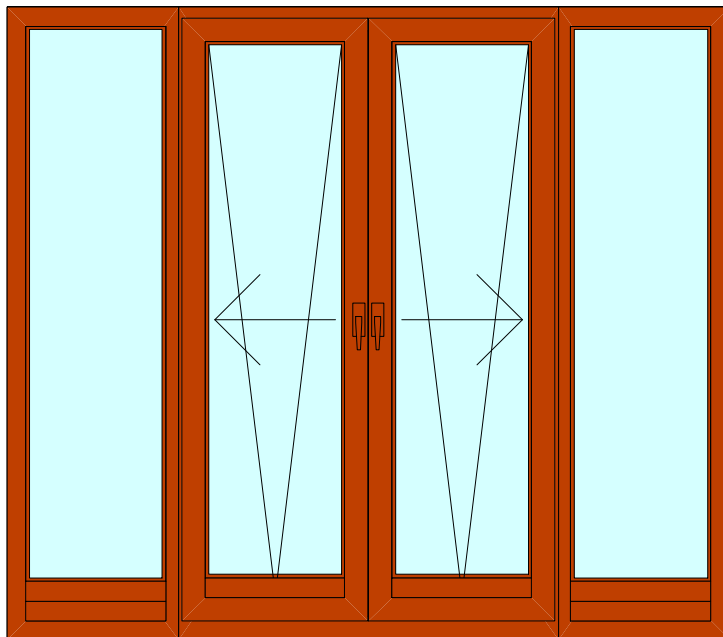

Single opening window hung from centre

Double opening French window

Double opening window with mullion

Double opening window w fixed sidelite

Single opening window w two fixed lites

Two opening windows w fixed centre lite

Triple opening window w mullion

French window with sidelites

Single opening window w fixed lite

Single opening window w fixed lite

Double opening window with tra

French window with fixed lite above

Tilt and Slide Scheme A

Tilt and Slide Scheme A with single open

Tilt and Slide Scheme C

Triple sash Bifold (321)

Single opening door

Double French doors

Single door w fixed side lite

Double French doors w side lites

Tilt & Slide door Scheme A

Tilt & Slide door Scheme C

Triple sash Bifold door (321)

Triple sash Bifold door (330)

4 sash Bifold door (431)

5 Sash Bifold door (532)

5 Sash Bifold door (550)

6 Sash Bifold door (633)

Single fully glazed Entrance door