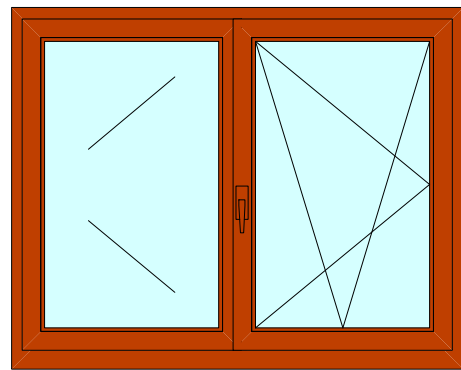

Products Overview

Fixed glazed

Fixed glazed raking window

Fixed glazed triangle window

Single opening window

Single opening raking window

Single opening window w sidelite

Single opening window w large sidelite

Single opening window hung from centre

Double opening French window

Double opening window with mullion

Double opening window w fixed sidelite

Single opening window w two fixed lites

Two opening windows w fixed centre lite

Triple opening window w mullion

French window with sidelites

Single opening window w fixed lite

Single opening window w fixed lite

Double opening window with tra

French window with fixed lite above

Tilt and Slide Scheme A