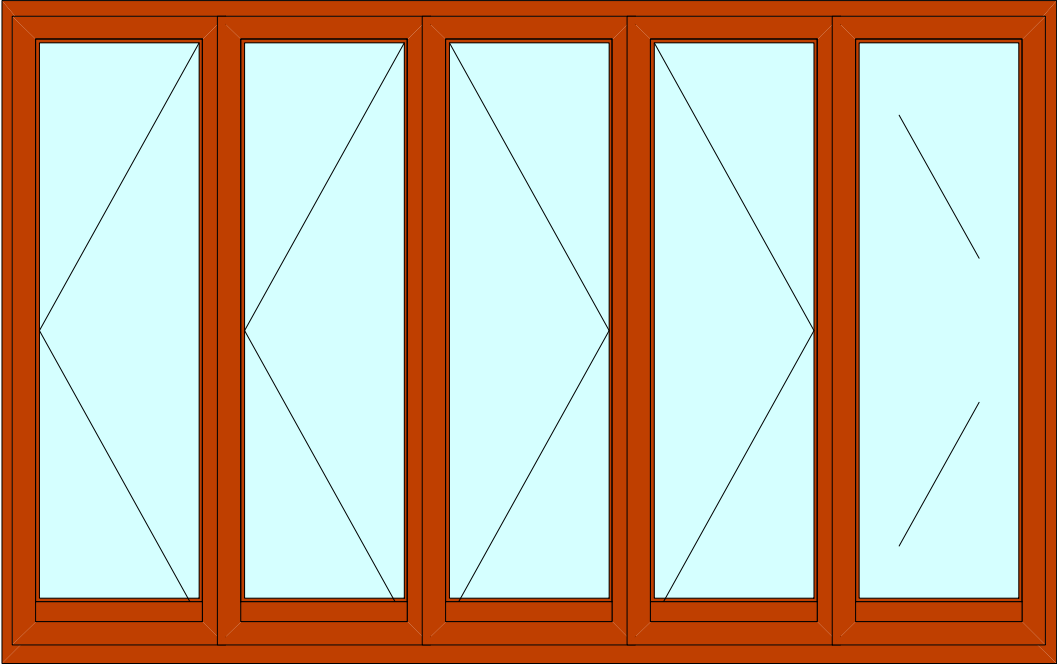

Single opening window hung from centre

Double opening French window

Double opening window with mullion

Double opening window w fixed sidelite

Single opening window w two fixed lites

Two opening windows w fixed centre lite

Triple opening window w mullion

French window with sidelites

Single opening window w fixed lite

Single opening window w fixed lite

Double opening window with tra

French window with fixed lite above

Tilt and Slide Scheme A

Tilt and Slide Scheme A with single open

Tilt and Slide Scheme C

Triple sash Bifold (321)

Single opening door

Double French doors

Single door w fixed side lite

Double French doors w side lites

Tilt & Slide door Scheme A

Tilt & Slide door Scheme C

Triple sash Bifold door (321)

Triple sash Bifold door (330)

4 sash Bifold door (431)

5 Sash Bifold door (532)

5 Sash Bifold door (550)

6 Sash Bifold door (633)

Single fully glazed Entrance door