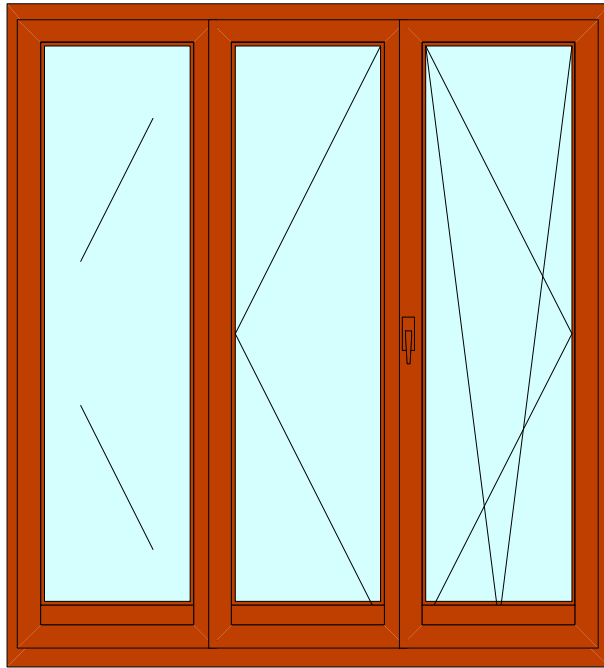

Single opening window hung from centre

Double opening French window

Double opening window with mullion

Double opening window w fixed sidelite

Single opening window w two fixed lites

Two opening windows w fixed centre lite

Triple opening window w mullion

French window with sidelites

Single opening window w fixed lite

Single opening window w fixed lite

Double opening window with tra

French window with fixed lite above

Tilt and Slide Scheme A

Tilt and Slide Scheme A with single open

Tilt and Slide Scheme C

Triple sash Bifold (321)

Single opening door

Double French doors

Single door w fixed side lite

Double French doors w side lites

Tilt & Slide door Scheme A

Tilt & Slide door Scheme C

Triple sash Bifold door (321)

Triple sash Bifold door (330)

4 sash Bifold door (431)

5 Sash Bifold door (532)

5 Sash Bifold door (550)

6 Sash Bifold door (633)

Single fully glazed Entrance door