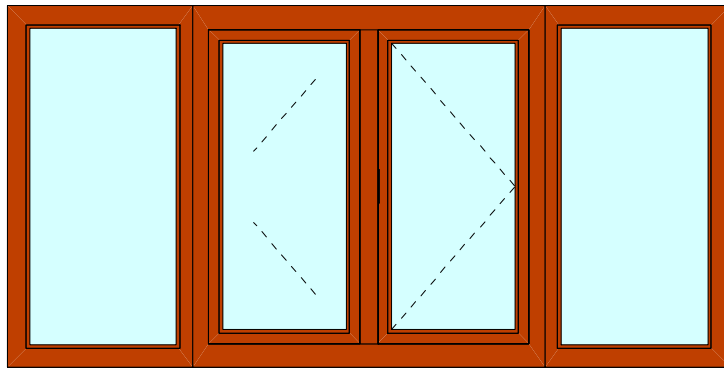

Double O/O French window w sidelites