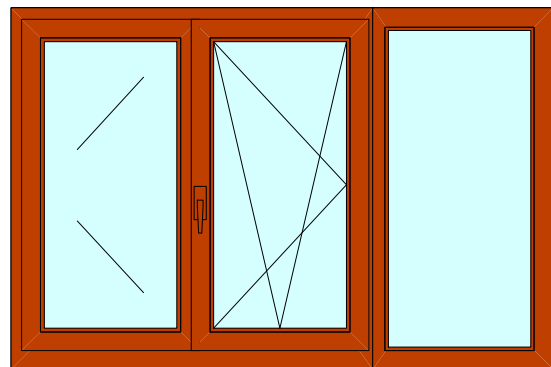

Products Overview

Fixed glazed

Fixed glazed raking window

Fixed glazed triangle window

Single opening window

Single opening raking window

Single opening window w sidelite

Single opening window w large sidelite

Single opening window hung from centre

Double opening French window

Double opening window with mullion

Double opening window w fixed sidelite

Single opening window w two fixed lites

Two opening windows w fixed centre lite

Triple opening window w mullion

French window with sidelites

Single opening window w fixed lite

Single opening window w fixed lite

Double opening window with tra

French window with fixed lite above

Tilt and Slide Scheme A

Tilt and Slide Scheme A with single open

Tilt and Slide Scheme C

Triple sash Bifold (321)

Single opening door

Double French doors

Single door w fixed side lite

Double French doors w side lites

Tilt & Slide door Scheme A