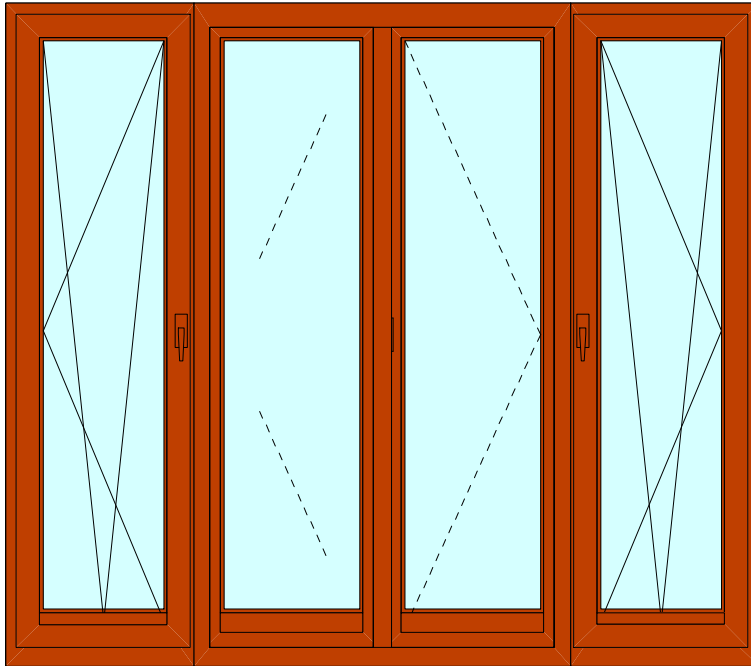

Double O/O French doors w turn/tilt window