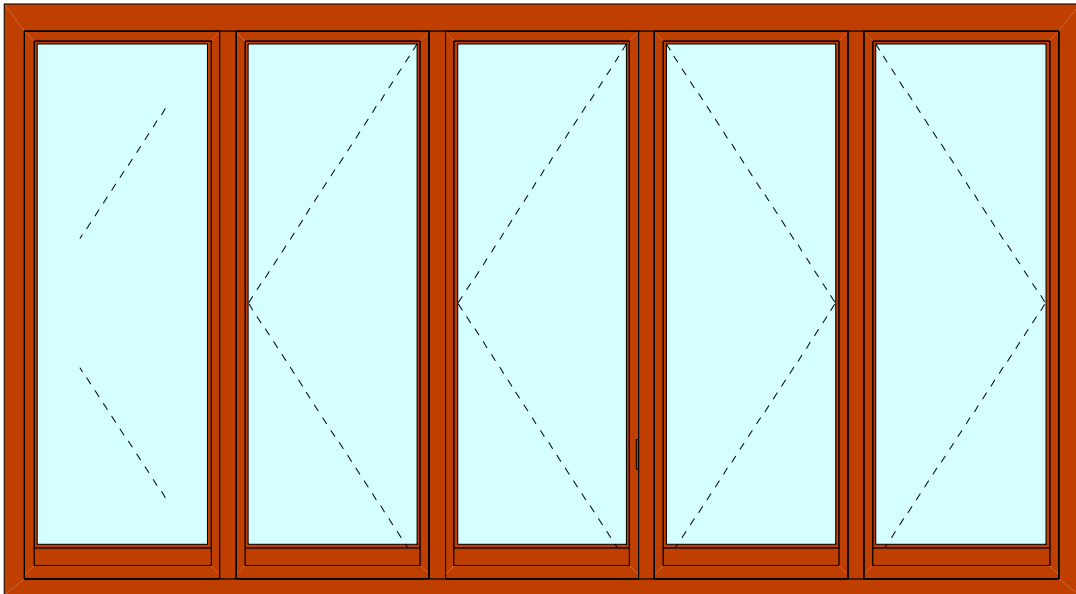

Single opening window hung from centre

Double opening French window

Double opening window with mullion

Double opening window w fixed sidelite

Single opening window w two fixed lites

Two opening windows w fixed centre lite

Triple opening window w mullion

French window with sidelites

Single opening window w fixed lite

Single opening window w fixed lite

Double opening window with tra

French window with fixed lite above

Tilt and Slide Scheme A

Single O/O window w sidelites

Double O/O window w centre lite

Double O/O French window w sidelites

Single O/O door

Double O/O French doors

Single O/O door with sidelite

Double O/O French door with sidelite

Double O/O French door w turn/tilt window

Double O/O French doors w sidelites

Double O/O French doors w turn/tilt window

Triple sash O/O Bifold (321)

Triple sash O/O Bifold (330)

4 sash O/O Bifold (431)

5 sash O/O Bifold (550)

5 sash O/O Bifold (532)