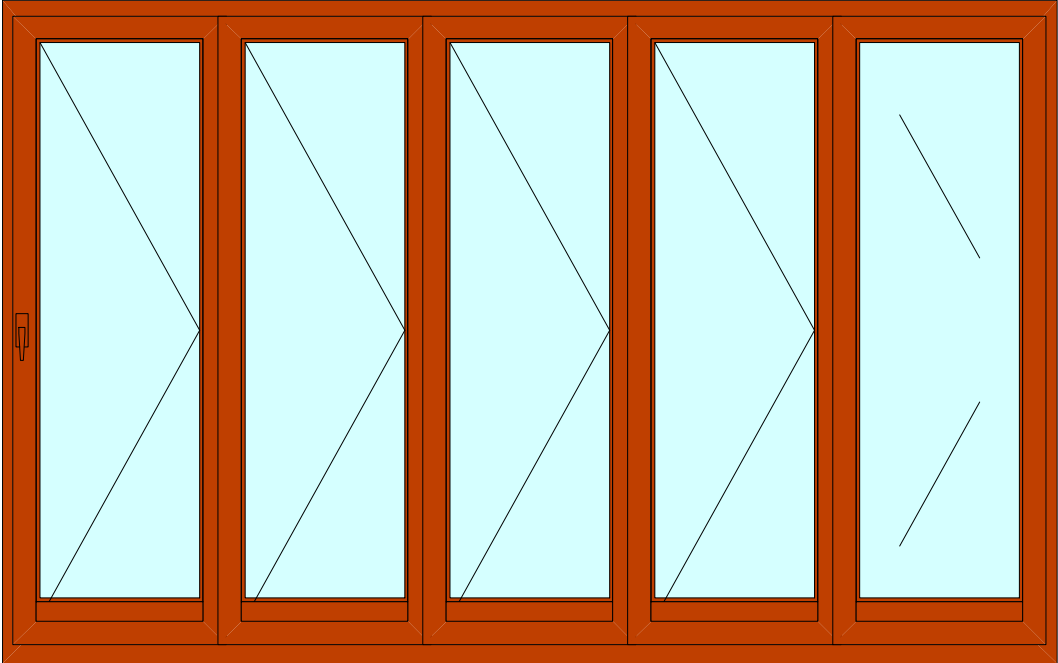

Single opening window hung from centre

Double opening French window

Double opening window with mullion

Double opening window w fixed sidelite

Single opening window w two fixed lites

Two opening windows w fixed centre lite

Triple opening window w mullion

French window with sidelites

Single opening window w fixed lite

Single opening window w fixed lite

Double opening window with tra

French window with fixed lite above

Tilt and Slide Scheme A

Tilt and Slide Scheme A with single open

Tilt and Slide Scheme C

Triple sash Bifold (321)

Single opening door

Double French doors

Single door w fixed side lite

Double French doors w side lites

Tilt & Slide door Scheme A

Tilt & Slide door Scheme C

Triple sash Bifold door (321)

Triple sash Bifold door (330)

4 sash Bifold door (431)

5 Sash Bifold door (532)

5 Sash Bifold door (550)

6 Sash Bifold door (633)

Single fully glazed Entrance door